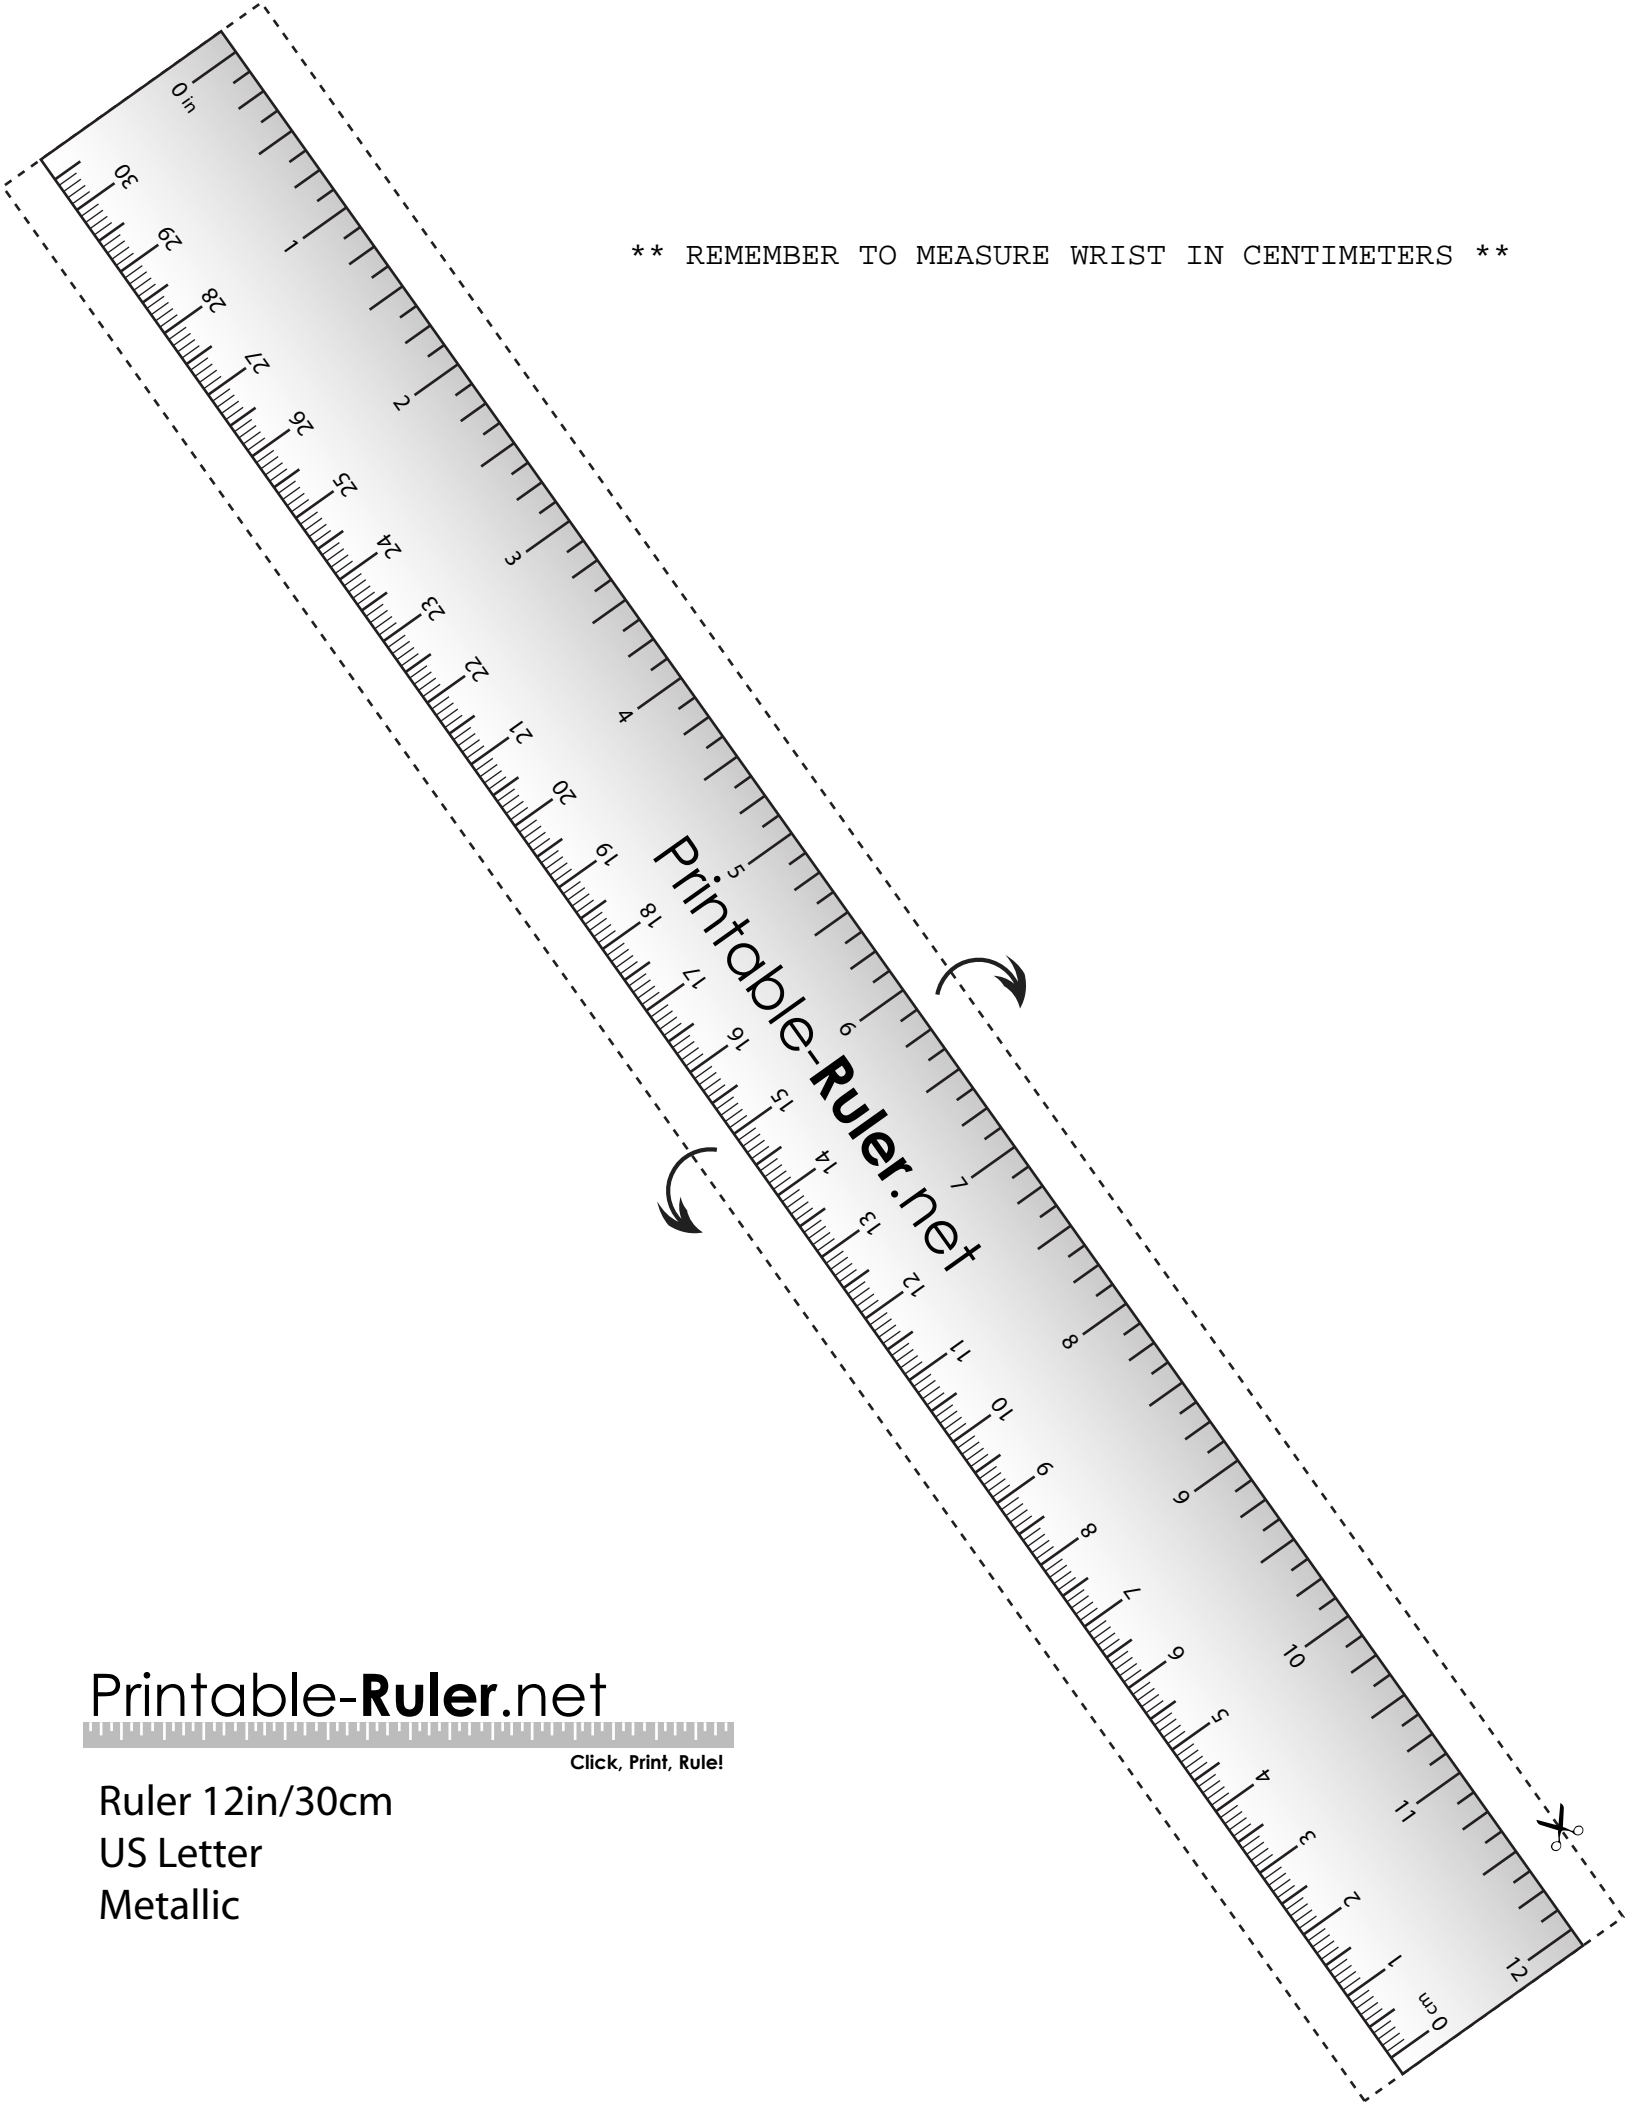

** REMEMBER TO MEASURE WRIST IN CENTIMETERS **

Printable-Ruler.net

Click, Print, Rule!

Ruler 12in/30cm
US Letter
Metallic